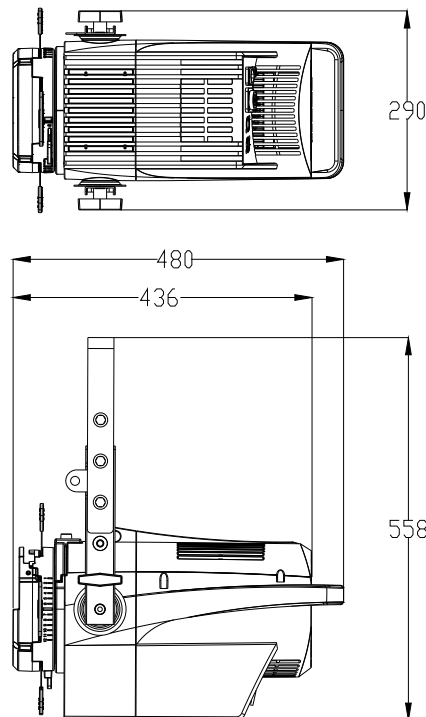

LEKO LED PROFILE

FEATURES AND BENEFITS

- **High output midsized LED theatrical luminaires** - modern fixtures with quality you can trust
- **High CRI RGBALC Color System with SmartColor Control** - wide range of vivid color options that can be programmed using CYM
- **Tunable white with >94 CRI** - adjust color temperature without compromising output or quality of light
- **Independent color mixing and temperature controls** - match color palette to color temperature without manual adjustment for simpler programming
- **Quiet operation with variable fan control** - perfect for use in quiet environments
- **Adjustable frequency to exceed camera frame rates** - camera-friendly fixtures for IMAG, event recordings, or TV and film applications

LIMITED WARRANTY

Every Strand product is backed by a minimum 2-year limited warranty against manufacturing defects and workmanship. Refer to the Strand Limited Warranty Card available at www.strandlighting.com/global/support/warranty for more details.